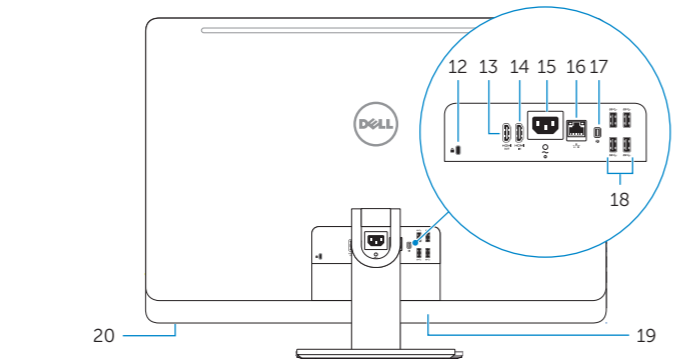

W06C002

XPS 2720

Features

Funkcje | Особенности | Özellikler | תכונות

1. Microphones (2)
2. Camera
3. Camera-cover latch
4. Camera-status light
5. Optical drive
6. Hard-drive activity light
7. Optical-drive eject control
8. Power button
9. Input source selection/display off button
10. Increase display brightness
11. Decrease display brightness
12. Security-cable slot
13. HDMI-out port
14. HDMI-in port
15. Power-connector port
16. Network port
17. Thunderbolt port (optional)
18. USB 3.0 ports (4)
19. Service Tag label
20. Wireless keyboard/mouse receiver
21. Media-card reader
22. USB 3.0 ports (2)
23. Microphone port
24. Headphone port