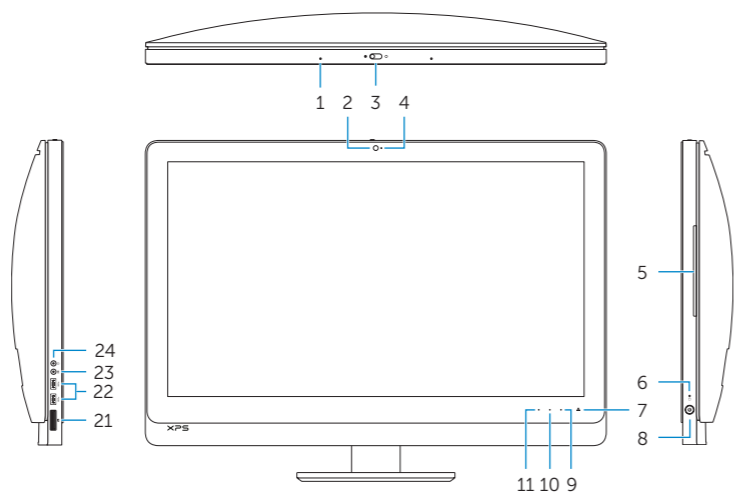

W06C002

XPS 2720

Features

Funkcje | Особенности | Özellikler | תכונות

1. Microphones (2)
2. Camera
3. Camera-cover latch
4. Camera-status light
5. Optical drive
6. Hard-drive activity light
7. Optical-drive eject control
8. Power button
9. Input source selection/display off button
10. Increase display brightness
11. Decrease display brightness
12. Security-cable slot
13. HDMI-out port
14. HDMI-in port
15. Power-connector port
16. Network port
17. Thunderbolt port (optional)
18. USB 3.0 ports (4)
19. Service Tag label
20. Wireless keyboard/mouse receiver
21. Media-card reader
22. USB 3.0 ports (2)
23. Microphone port
24. Headphone port